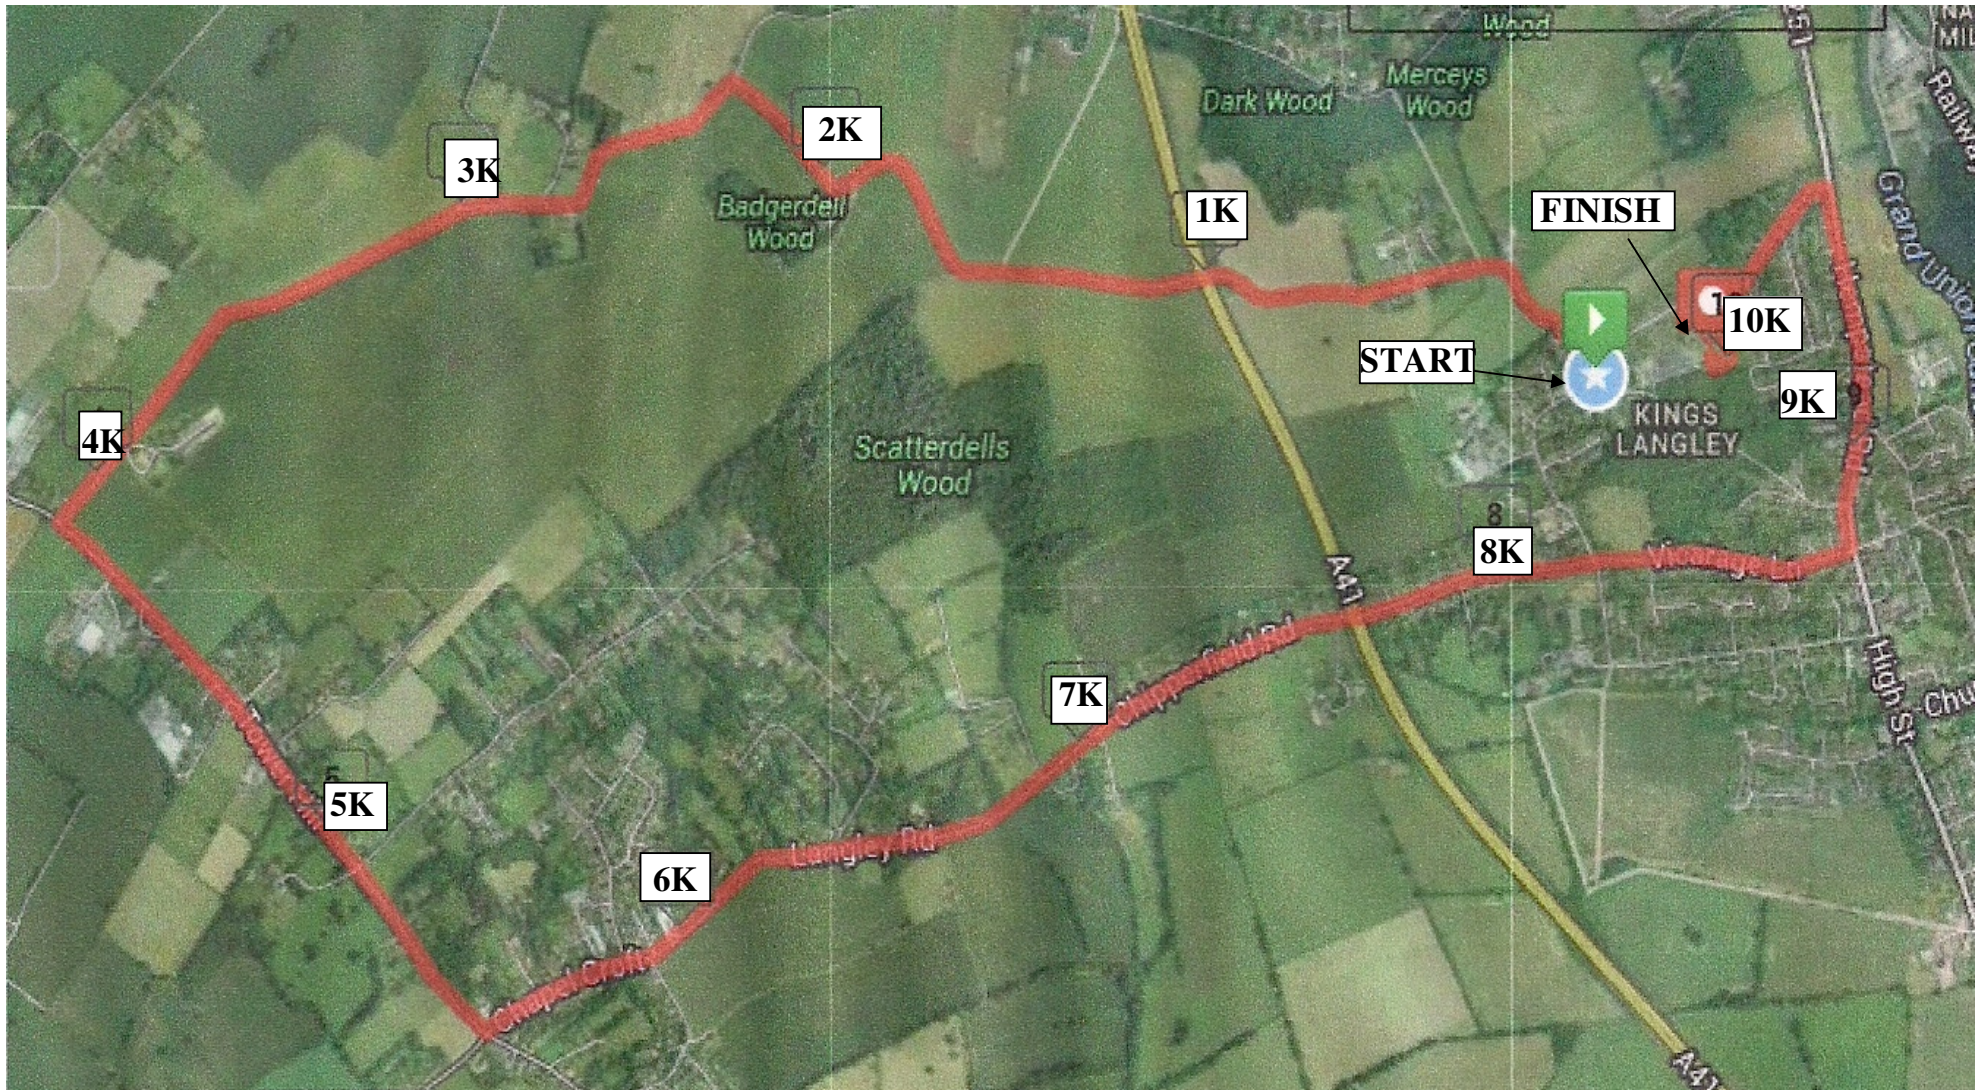

KINGS LANGLEY PUFFATEN COURSE MAP

Start The start is in Barnes Lane in line with the 30MPH speed signs

10K & Finish. is on the Kings Langley Primary School Playing